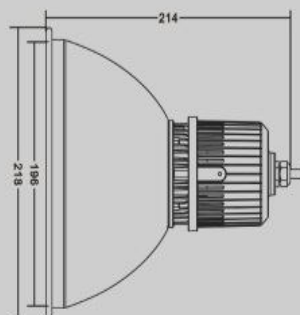

Factory/Warehouse Light 24W/30W

Technical Parameter

| Name | LED Factory/Warehouse Lights | LED Factory/Warehouse Lights |
|-----------------------|---|---|
| Part Number | NKE-96/12-024/2-FG (120VAC) NKF-96/12-024/1-FG (220VAC) | NKE-96/12-030/2-FG (120VAC) NKF-96/12-030/1-FG (220VAC) |
| Input Power | 24W | 30W |
| Luminous Flux | 2400 lm | 3000 lm |
| Luminous Efficiency | 88 lm/w | 88 lm/w |
| Voltage | 100/110/120/220/230/240VAC | 100/110/120/220/230/240VAC |
| Frequency | 50Hz/60Hz | 50Hz/60Hz |
| AC Power Factor | 55% | 55% |
| DC Power Efficiency | 94% | 94% |
| Beam Angle | 73°(50%) | 73°(50%) |
| Color Temperature | 2700~6500K | 2700~6500K |
| Color Rendering Index | Ra>80 | Ra>80 |
| Light Source Life | 50000h | 50000h |
| Working Temperature | -40℃ ~ +50℃ | -40℃ ~ +50℃ |
| Working Humidity | 10% ~ 90% | 10% ~ 90% |
| Housing & Lampshade | aluminium alloy | aluminium alloy |
| IP Rating | Ip20 | Ip20 |
| Color | silver gray | silver gray |
| Size | ∅ 218X214(mm) | ∅ 218X214(mm)(sucker) |
| Package Dimension | 550X550X530(mm)(8pcs) | 550X550X530(mm)(8pcs) |
| Installation | sucker | sucker |
| G.W/ N.W | 7kg(8pcs)/0.4kg | 7kg(8pcs)/0.4kg |

Overall Dimension