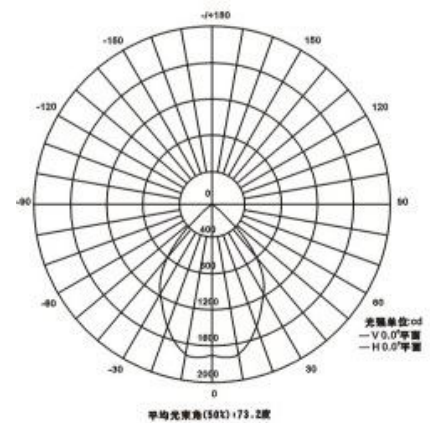

Factory/Warehouse Light 24W/30W

Technical Parameter

| Name | LED Factory/Warehouse Lights | LED Factory/Warehouse Lights |
|-----------------------|---|---|
| Part Number | NKE-96/12-024/2-FG (120VAC) NKF-96/12-024/1-FG (220VAC) | NKE-96/12-030/2-FG (120VAC) NKF-96/12-030/1-FG (220VAC) |
| Input Power | 24W | 30W |
| Luminous Flux | 2400 lm | 3000 lm |
| Luminous Efficiency | 88 lm/w | 88 lm/w |
| Voltage | 100/110/120/220/230/240VAC | 100/110/120/220/230/240VAC |
| Frequency | 50Hz/60Hz | 50Hz/60Hz |
| AC Power Factor | 55% | 55% |
| DC Power Efficiency | 94% | 94% |
| Beam Angle | 73°(50%) | 73°(50%) |
| Color Temperature | 2700~6500K | 2700~6500K |
| Color Rendering Index | Ra>80 | Ra>80 |
| Light Source Life | 50000h | 50000h |
| Working Temperature | -40℃ ~ +50℃ | -40℃ ~ +50℃ |
| Working Humidity | 10% ~ 90% | 10% ~ 90% |
| Housing & Lampshade | aluminium alloy | aluminium alloy |
| IP Rating | Ip20 | Ip20 |
| Color | silver gray | silver gray |
| Size | ∅ 218X214(mm) | ∅ 218X214(mm)(sucker) |
| Package Dimension | 550X550X530(mm)(8pcs) | 550X550X530(mm)(8pcs) |
| Installation | sucker | sucker |
| G.W/ N.W | 7kg(8pcs)/0.4kg | 7kg(8pcs)/0.4kg |

Light Distribution Curve

Application

Factory line, warehouse, cold store, highway toll stations, gas stations, supermarkets, exhibition halls, stadiums etc.

Product features

- ⊙ High voltage, low current, energy-saving, environment friendly, healthy and saving money.
- ⊙ Use aluminium alloy material, easy to transport, have uniform light and high effective reflection.

Overall Dimension